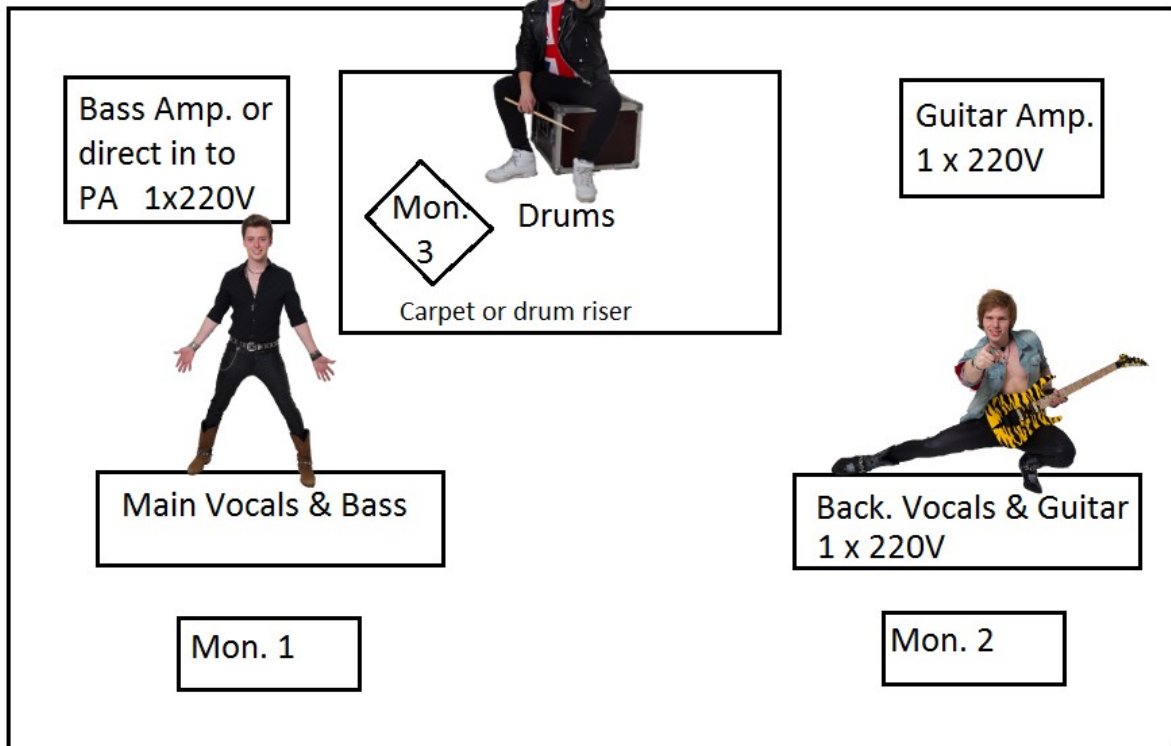

# Stage Rider Silver

Kanal	Input
1	Bassdrum
2	Snare
3	<i>Hi-Hat</i>
4	<i>Tom 1</i>
5	<i>Tom 2</i>
6	<i>Tom 3</i>
7	Guitar
8	Guitar Looper
9	Bass
10	Main Vocals (Bass Guy)
11	Backing Vocals (Guitar Guy)